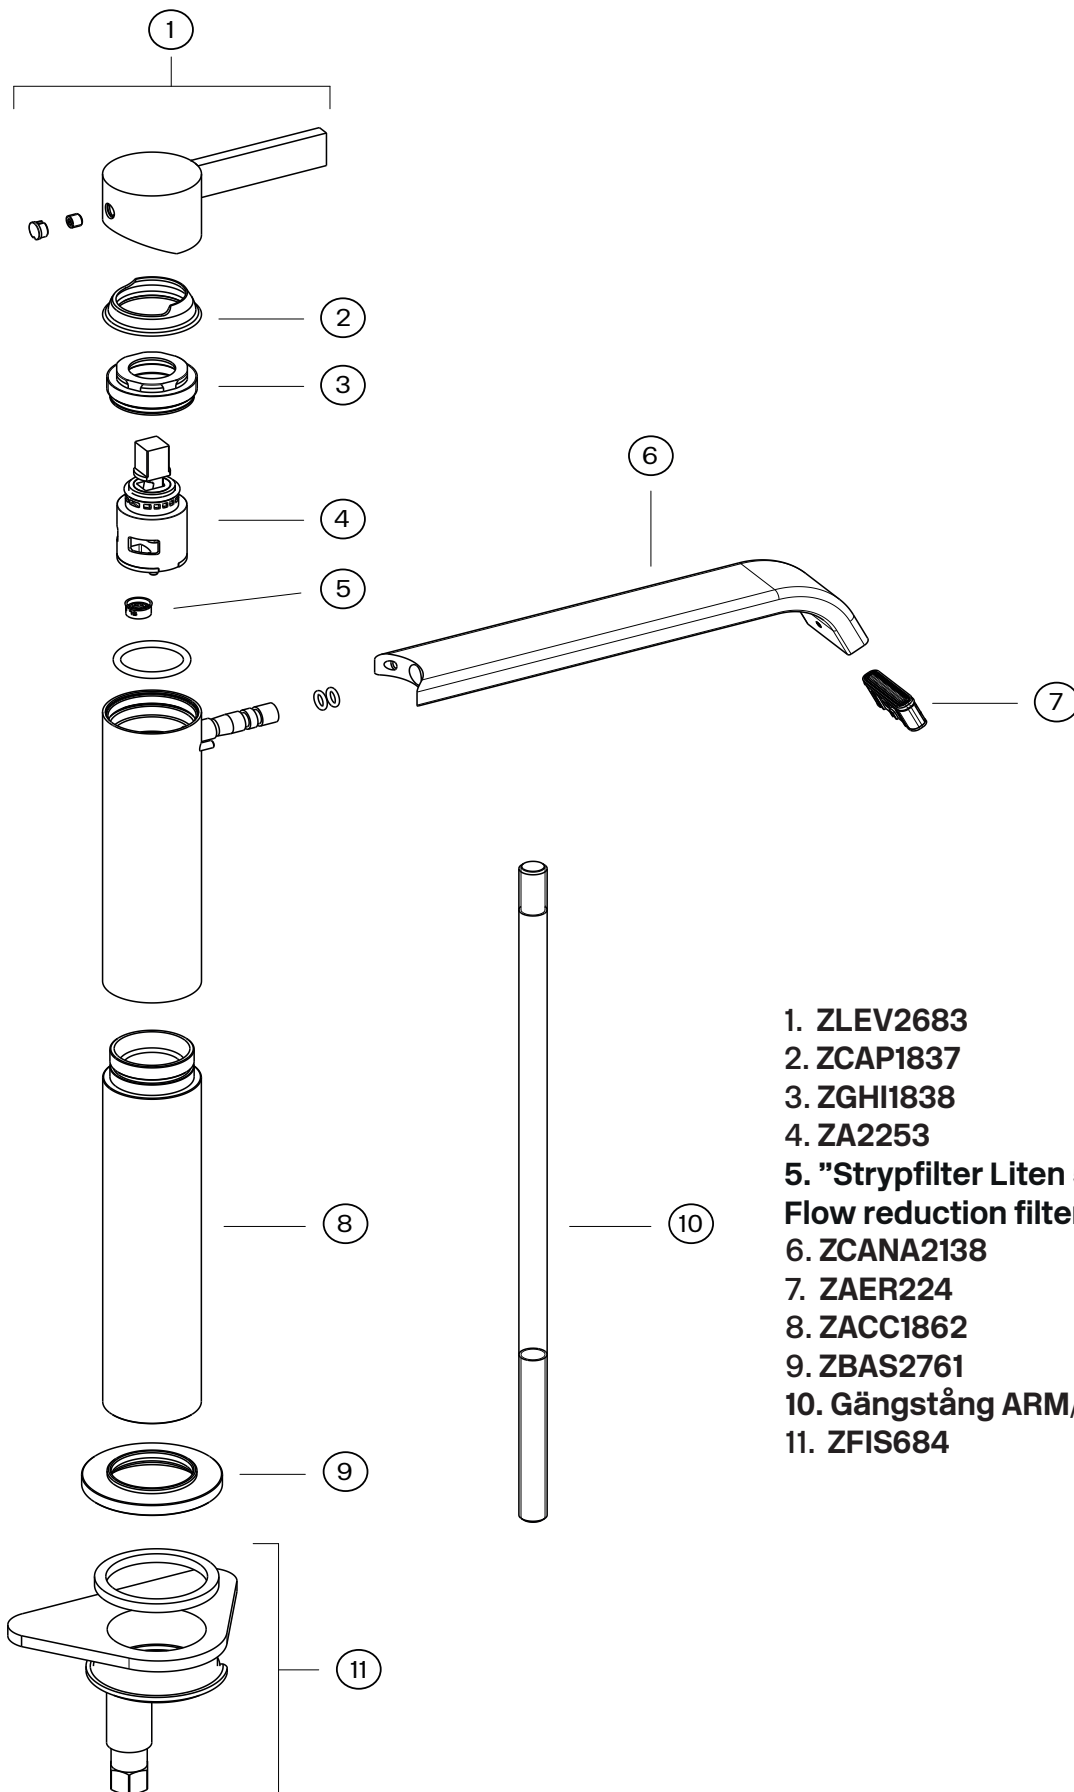

# Explosion Drawing

- 1. ZLEV2683
- 2. ZCAP1837
- 3. ZGHI1838
- 4. ZA2253
- 5. "Strypfilter Liten 5L"  
Flow reduction filter small 5 L
- 6. ZCANA2138
- 7. ZAER224
- 8. ZACC1862
- 9. ZBAS2761
- 10. Gångstång ARM/VIC/LIN081
- 11. ZFIS684