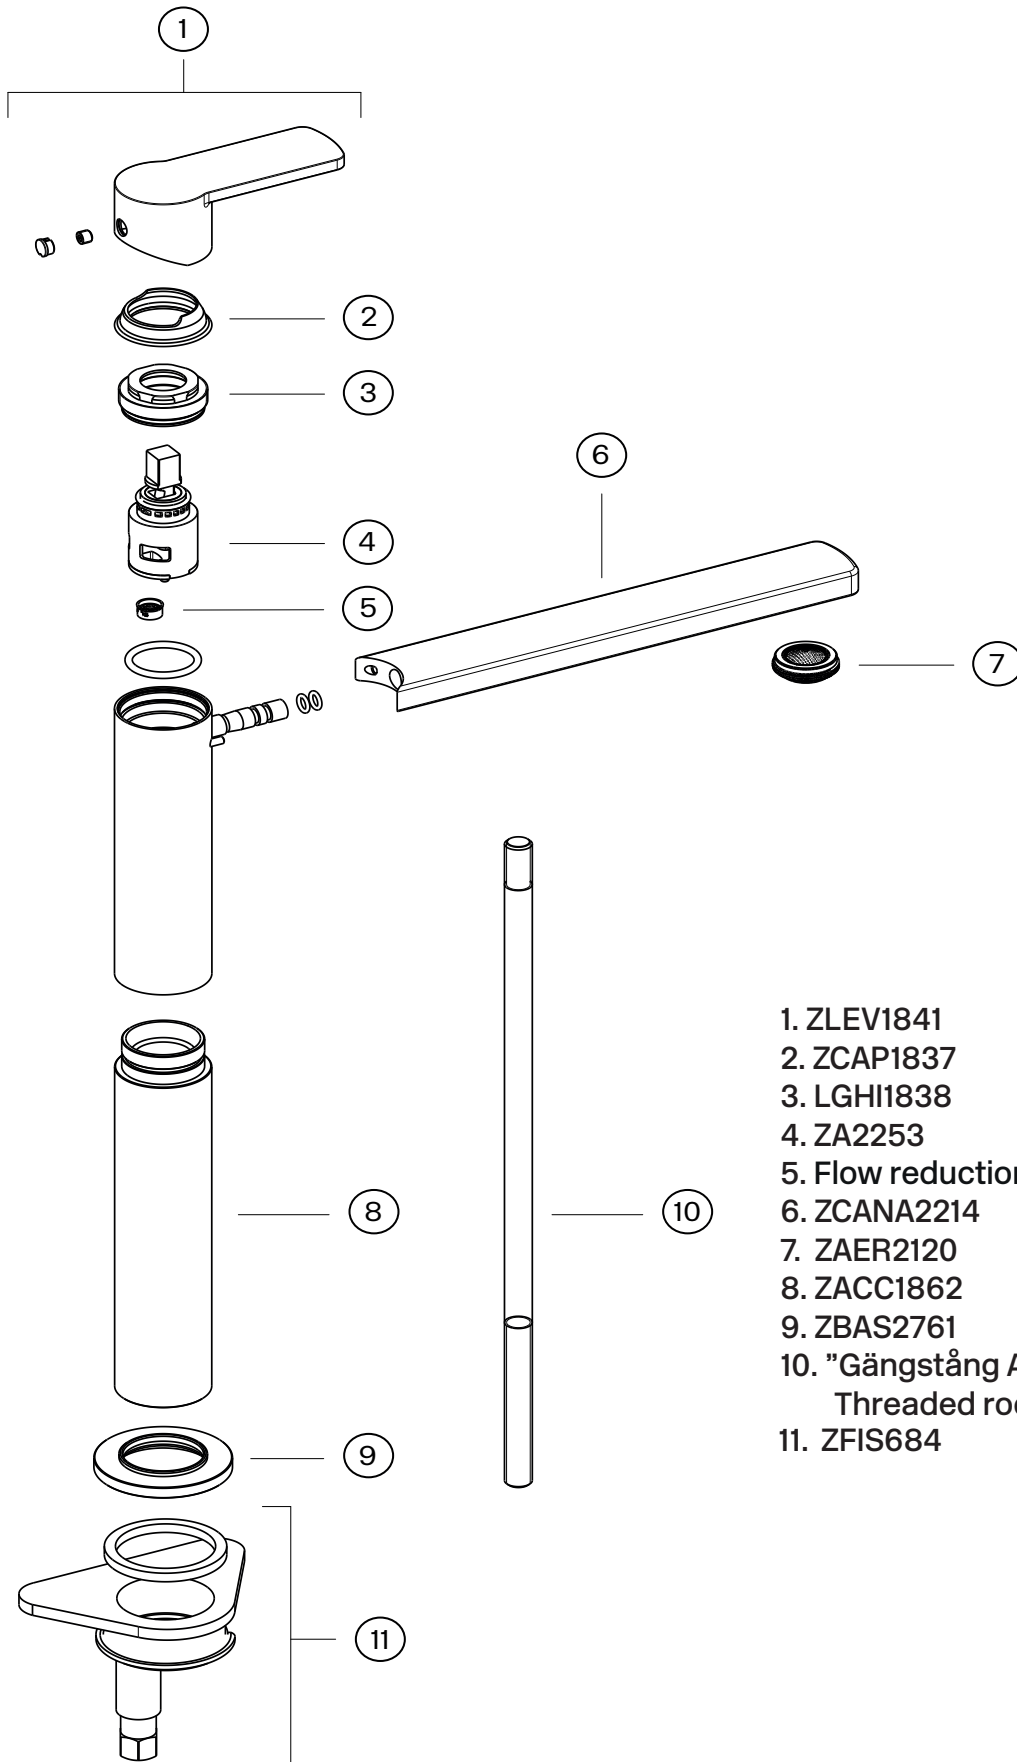

Explosion Drawing

1. ZLEV1841
2. ZCAP1837
3. LGHI1838
4. ZA2253
5. Flow reduction filter
6. ZCANA2214
7. ZAER2120
8. ZACC1862
9. ZBAS2761
10. "Gängstång ARM/VIC/LIN081"
Threaded rod ARM/VIC/LIN081
11. ZFIS684